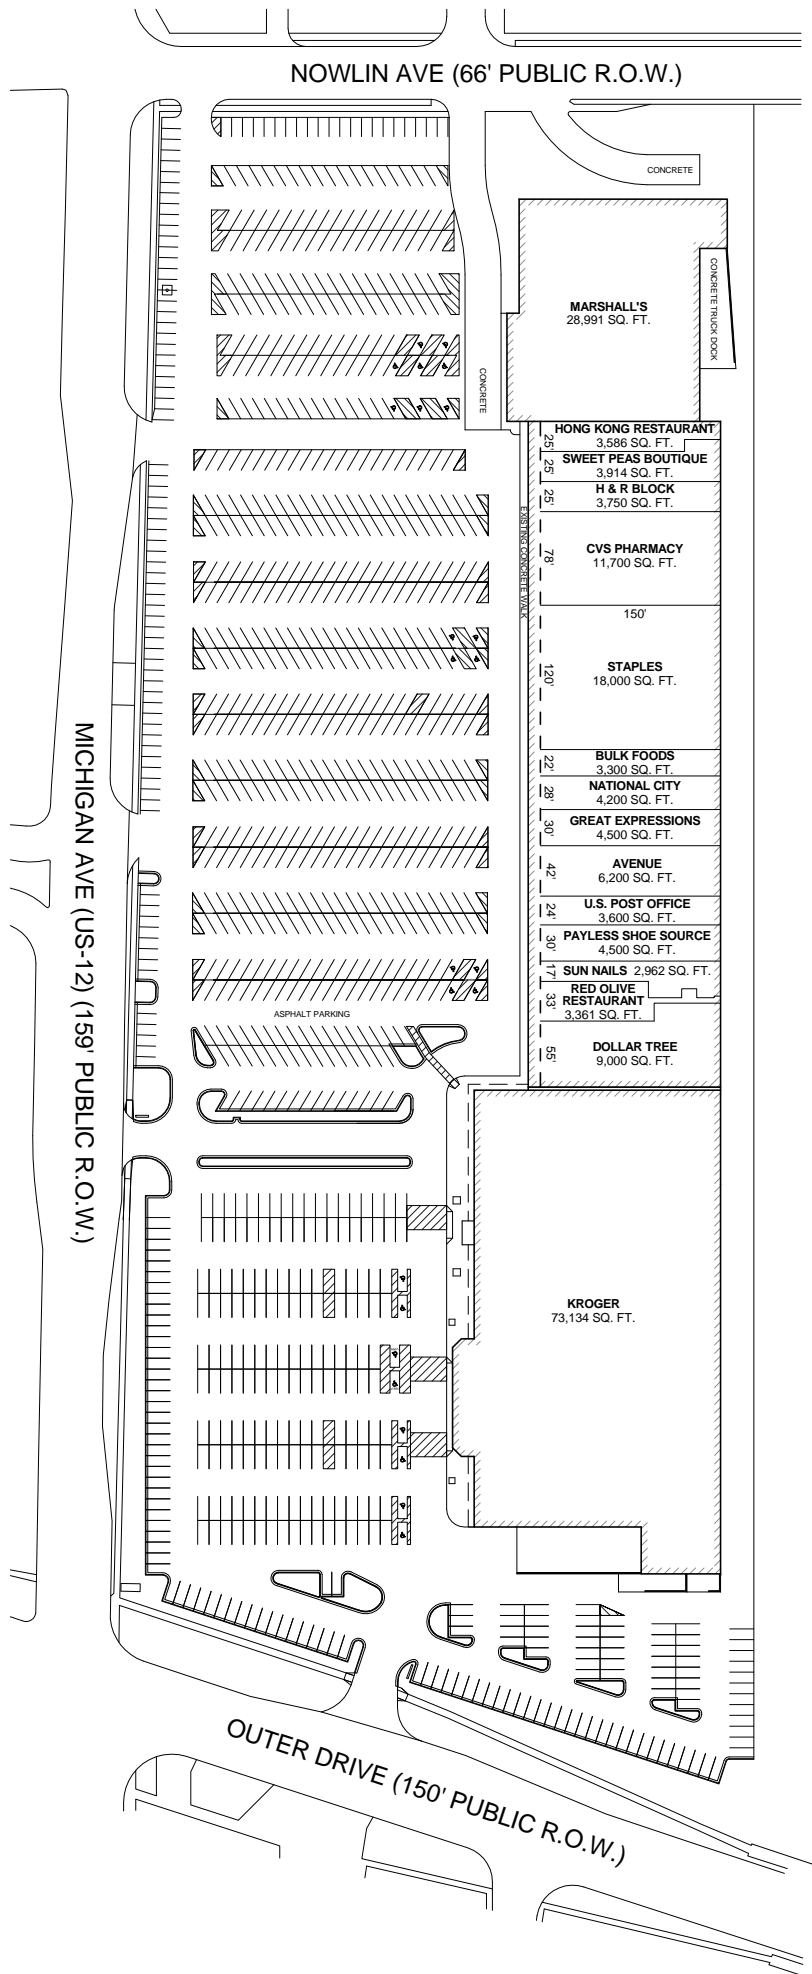

# WESTBORN MALL

DEARBORN, MICHIGAN

NORTH

**MANAGED BY:**  
 PETZOLD ENTERPRISES  
 20630 HARPER AVENUE  
 SUITE 107  
 HARPER WOODS, MI 48225

(313) 882-3121  
 FAX: (313) 882-0529  
 THOMAS T. PETZOLD/  
 WILLIAM A. PETZOLD