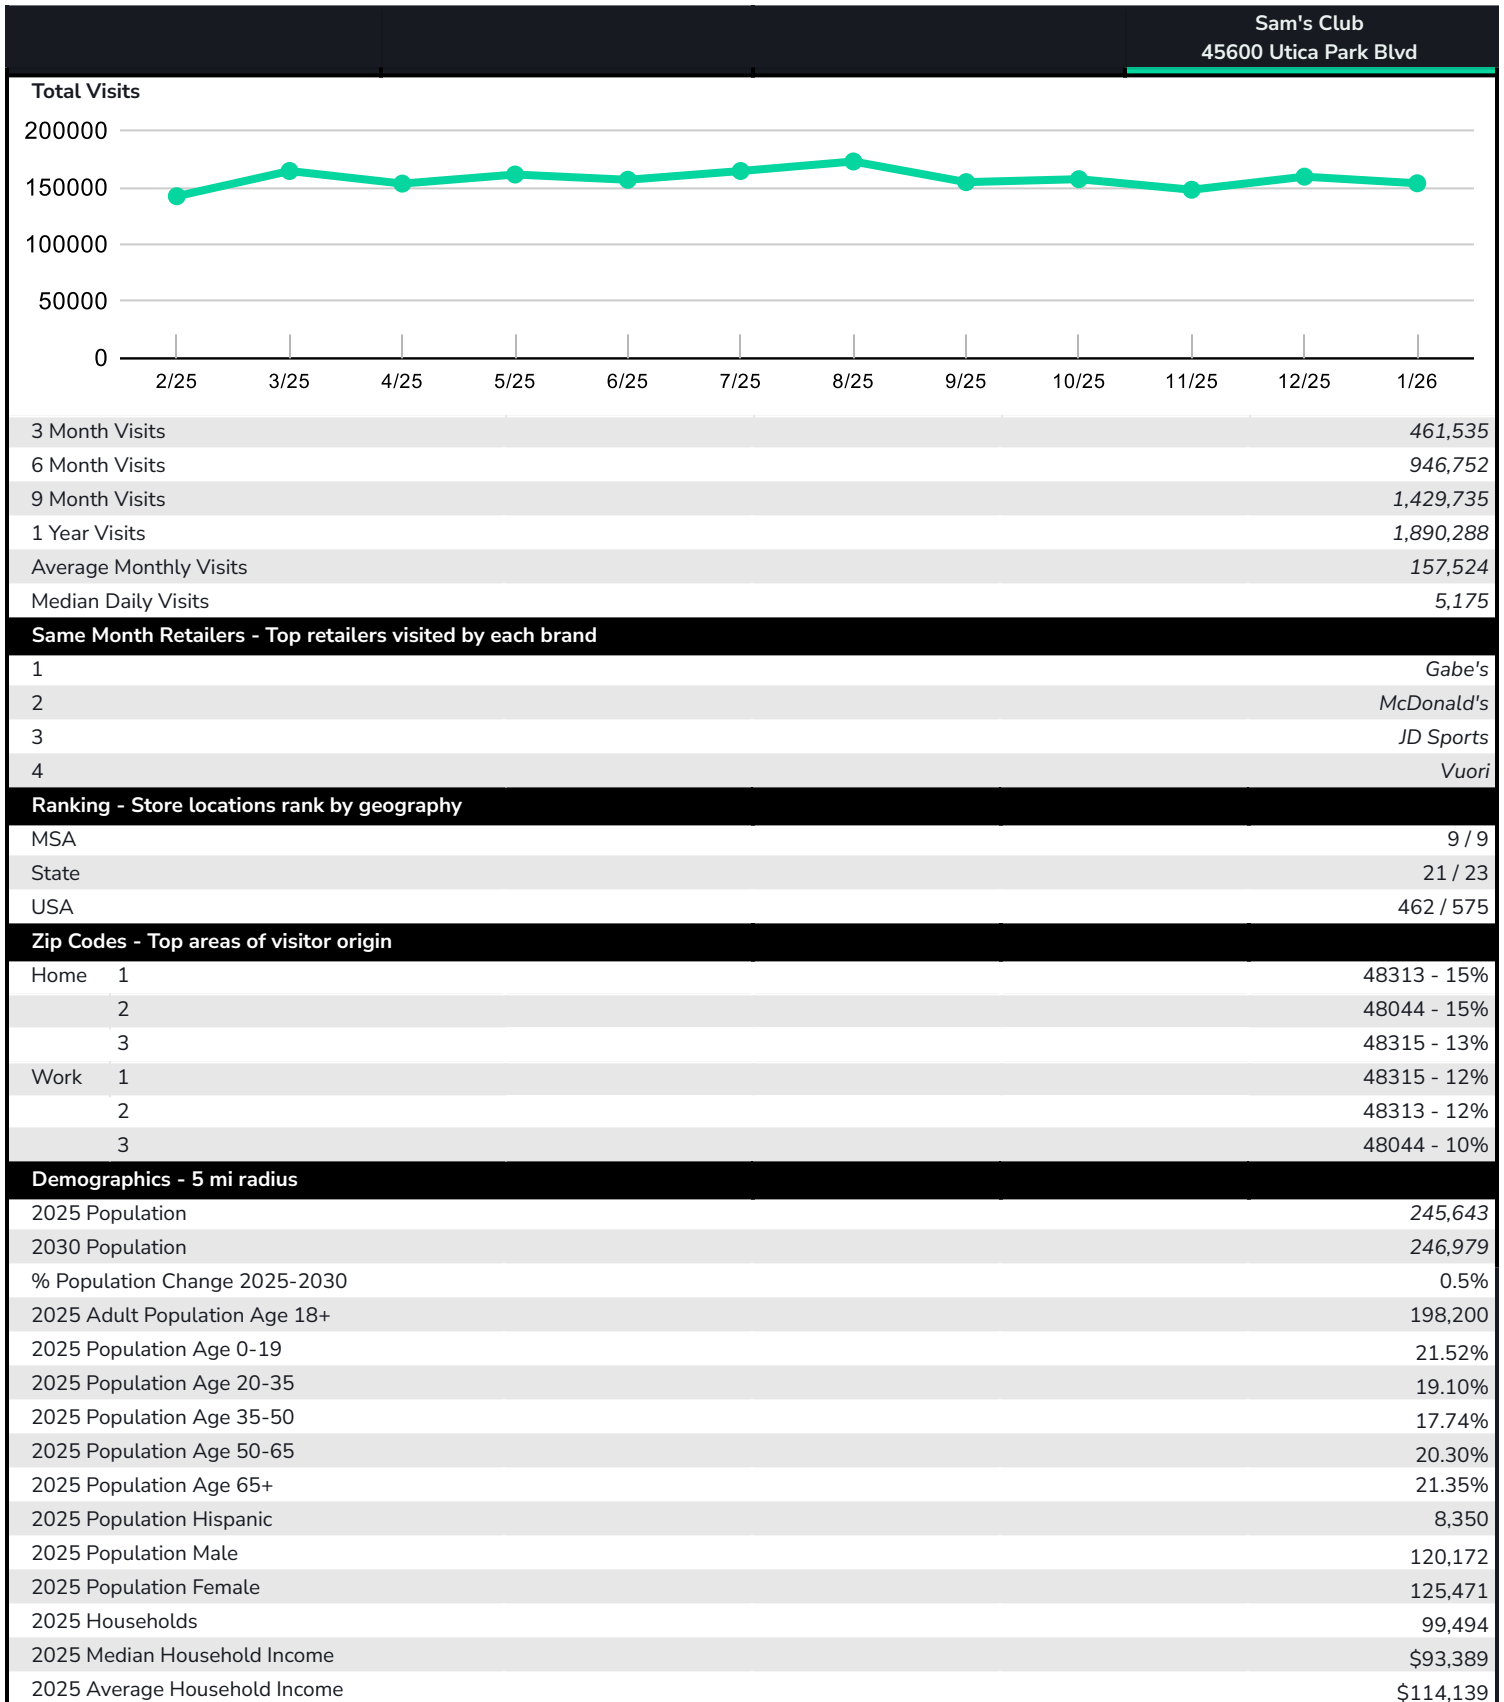

Mobile Data Report

2010 - 2020 Census, 2025 Estimates with 2030 Projections
 Calculated using Weighted Block Centroid from Block Groups
 Mobile Data as of 1-2026

Washington

Stony Creek Metropark

Sam's Club - 45600 Utica Park Blvd

Sterling Heights

BIG BEAVER

Fraser

Warren