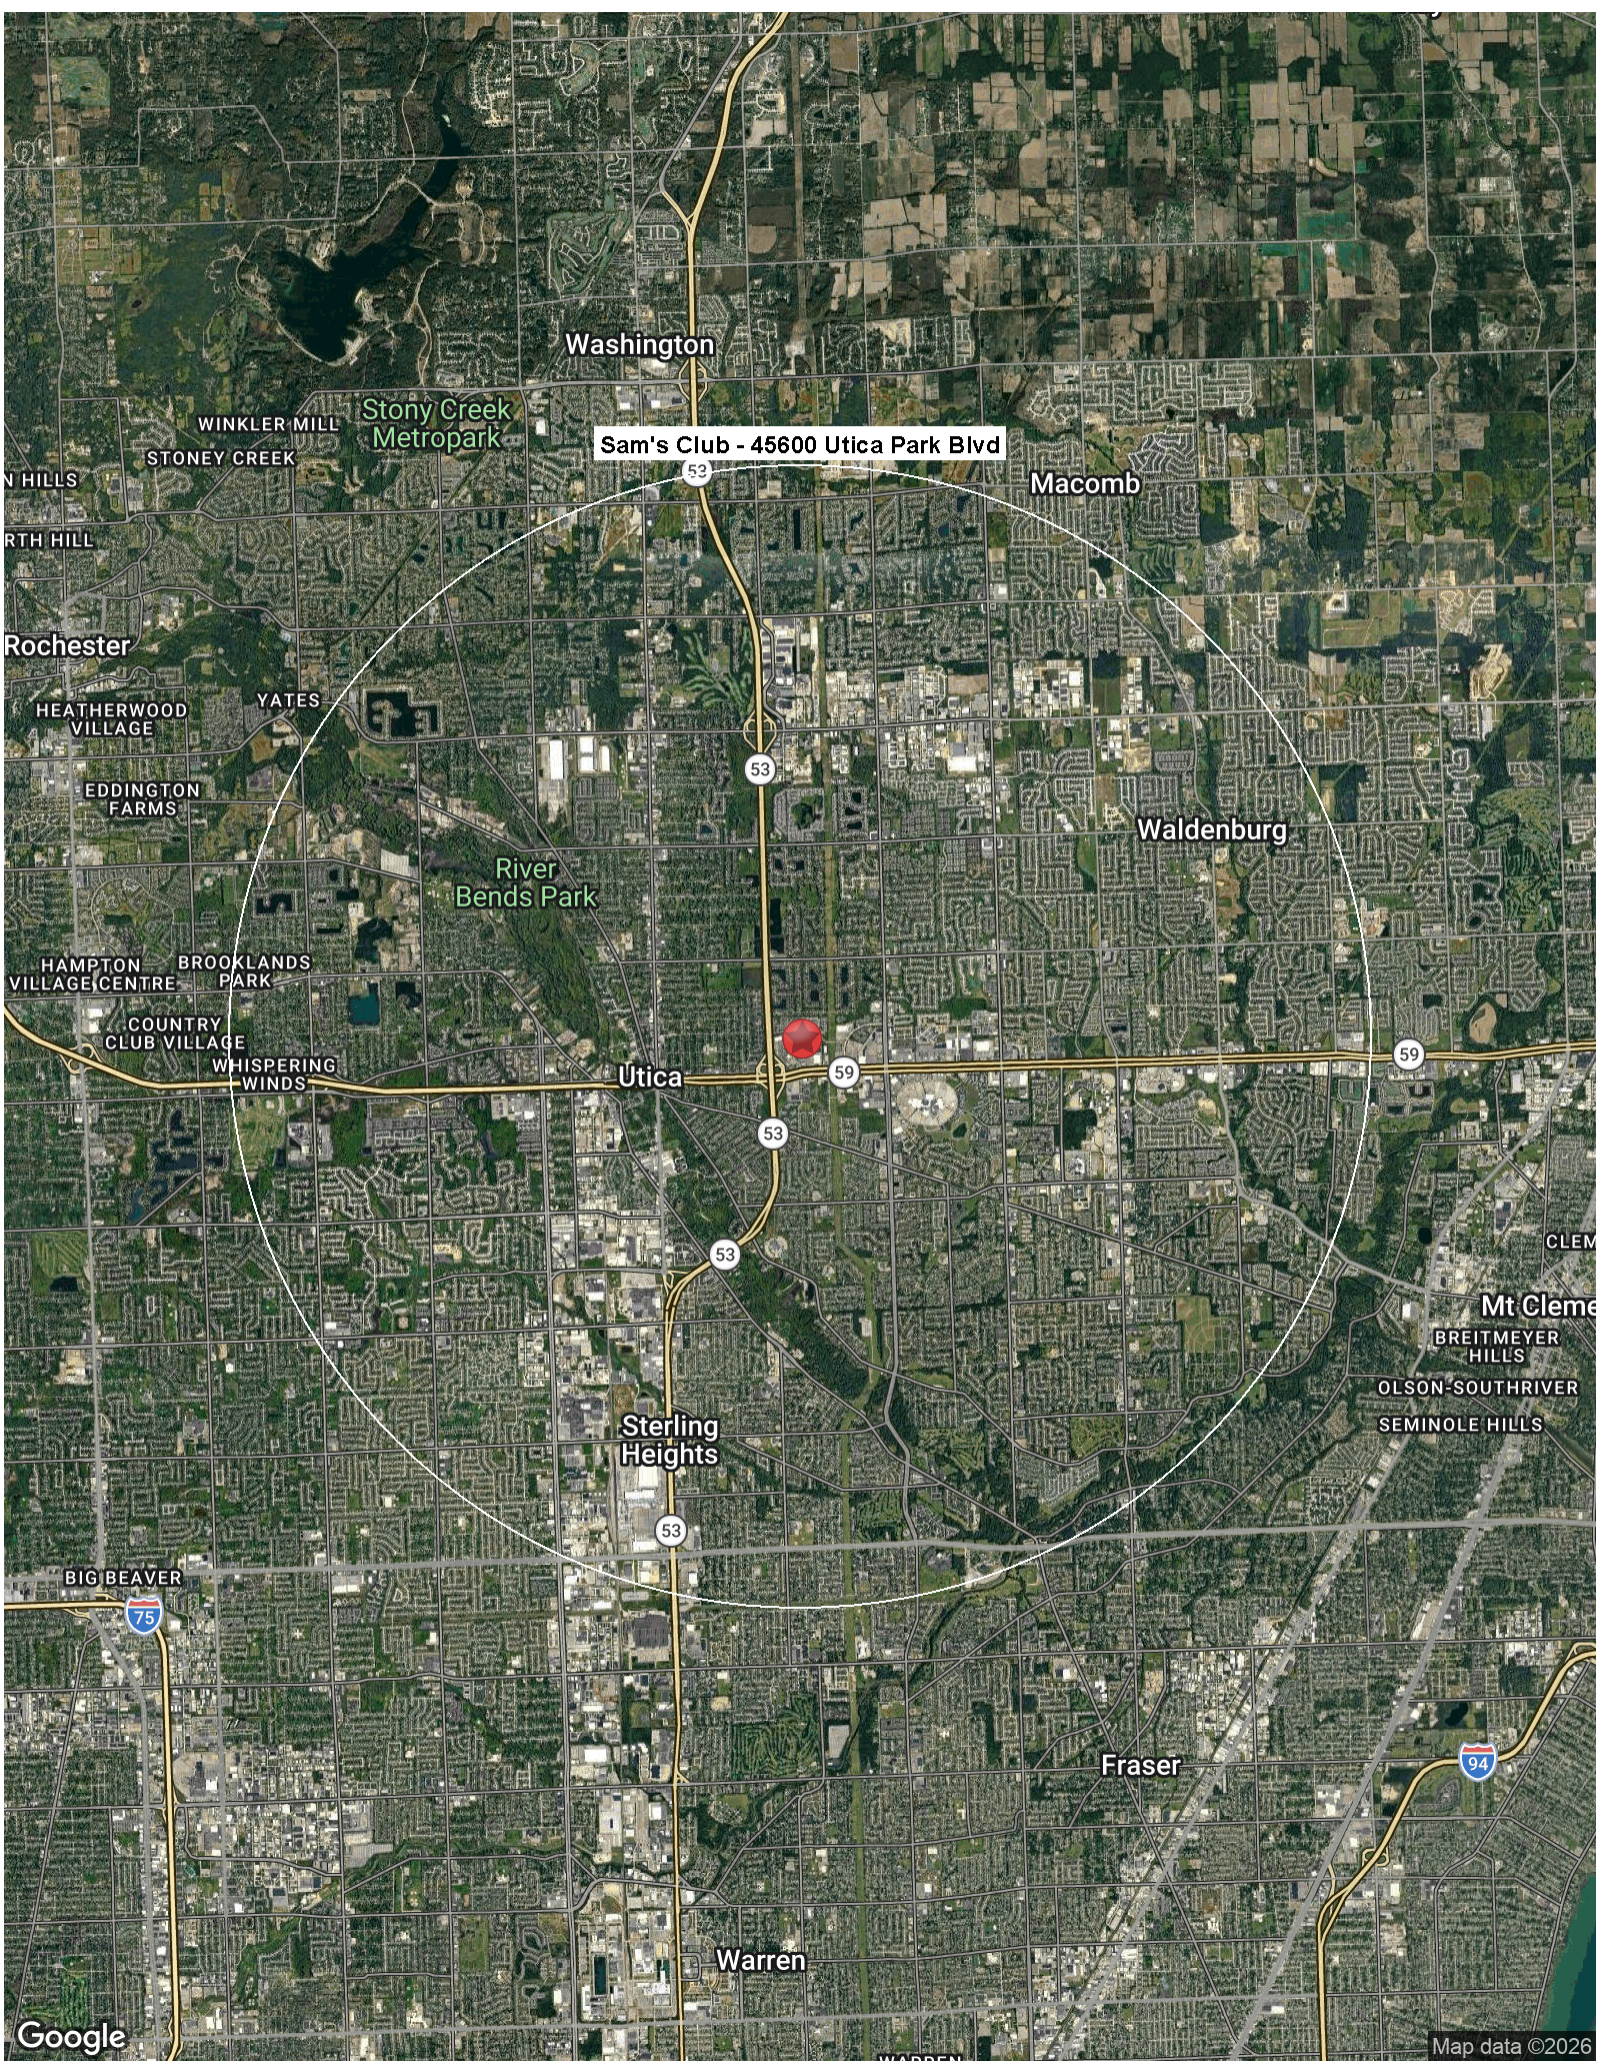

Mobile Data Report

2010 - 2020 Census, 2025 Estimates with 2030 Projections
 Calculated using Weighted Block Centroid from Block Groups
 Mobile Data as of 1-2026

Washington

Stony Creek Metropark

Sam's Club - 45600 Utica Park Blvd

Macomb

WINKLER MILL
STONEY CREEK

N HILLS
RTH HILL

Rochester

HEATHERWOOD VILLAGE
YATES

EDDINGTON FARMS

HAMPTON VILLAGE CENTRE
BROOKLANDS PARK

COUNTRY CLUB VILLAGE
WHISPERING WINDS

River Bends Park

Waldenburg

Utica

CLEM

Mt Cleme

BREITMEYER HILLS

OLSON-SOUTHRIVER

SEMINOLE HILLS