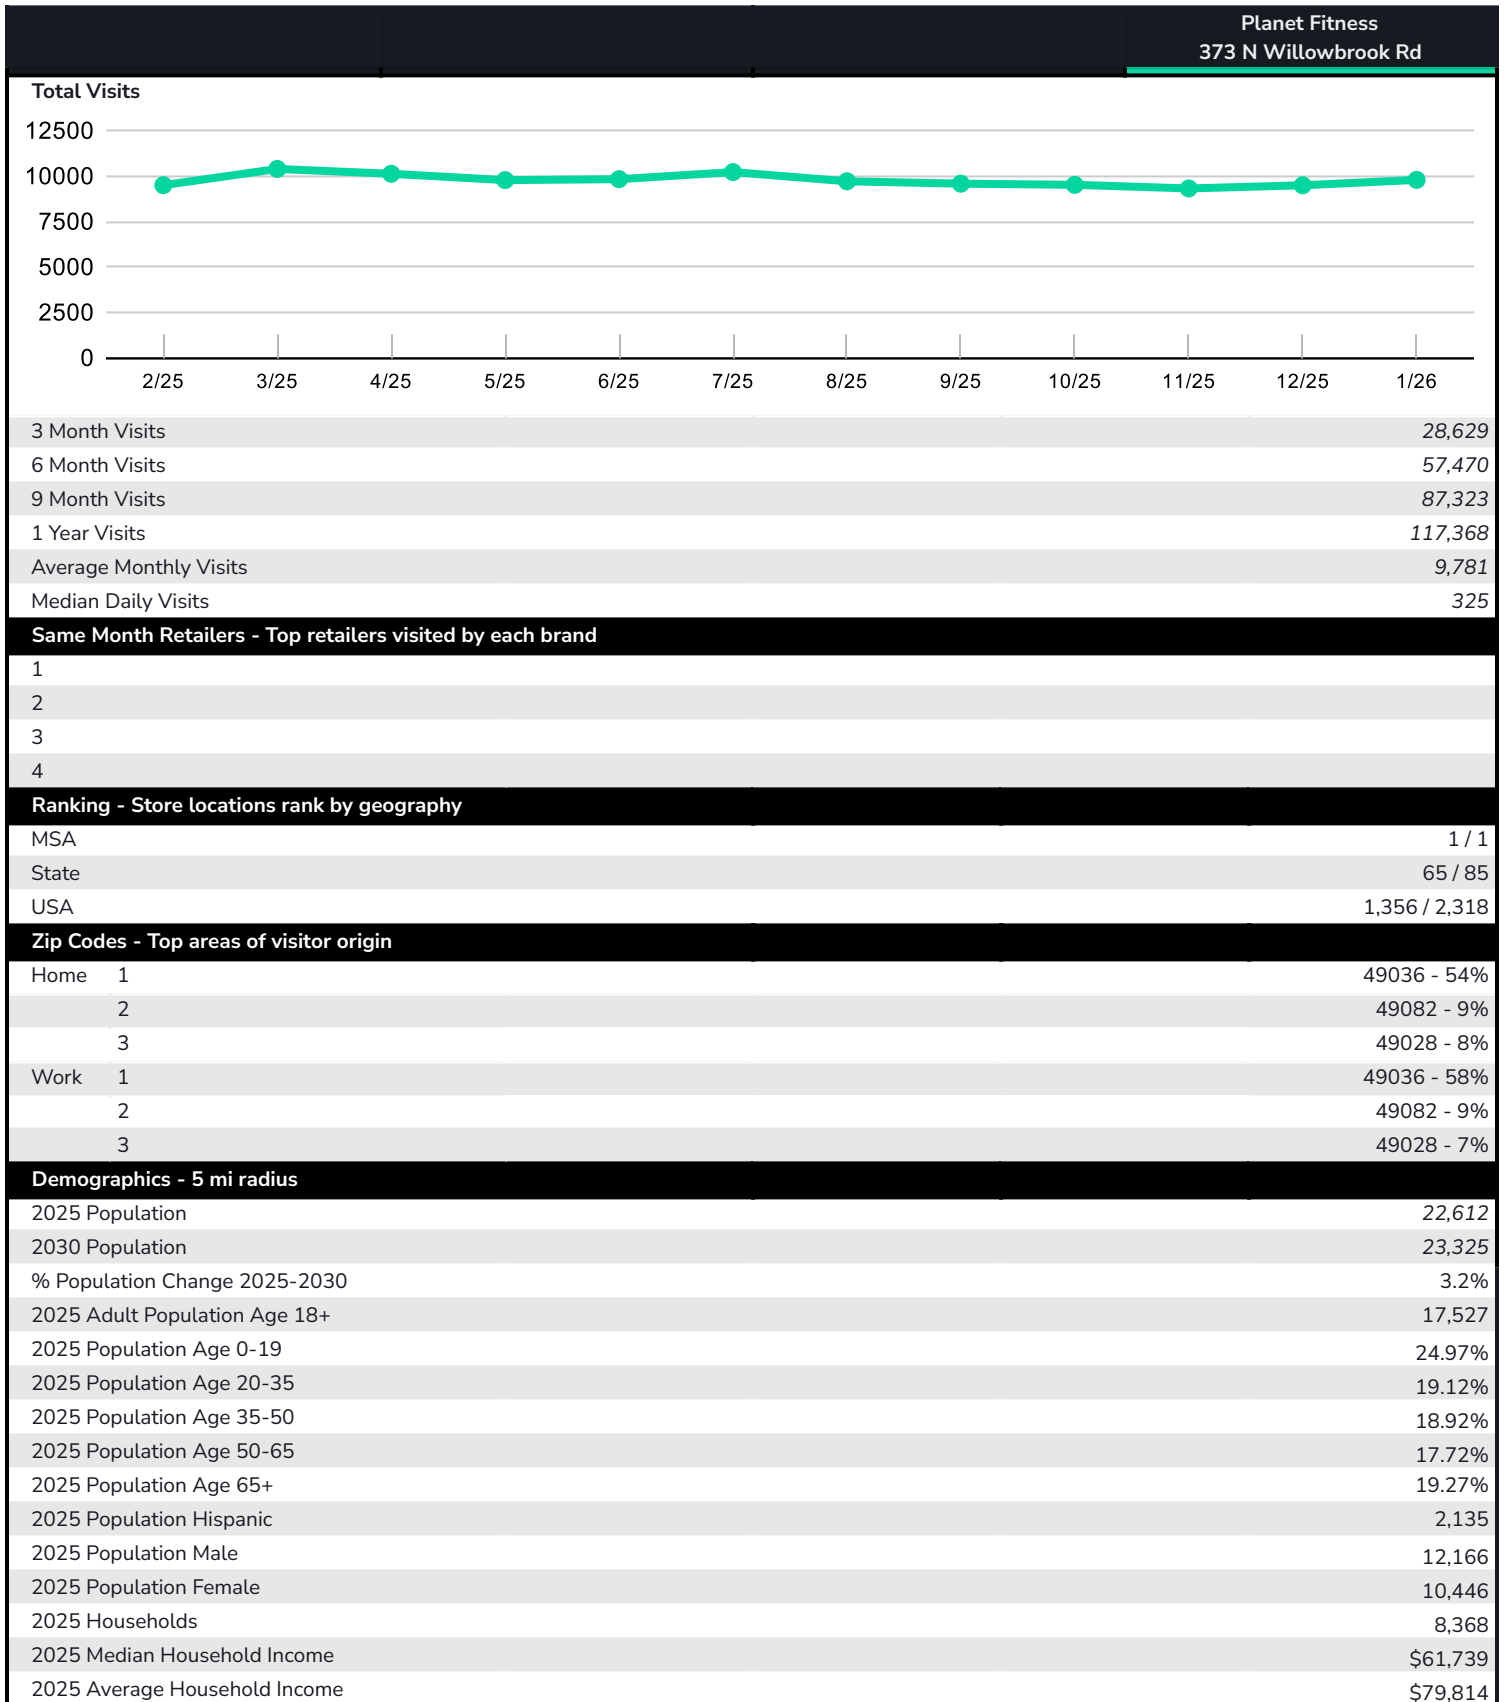

Mobile Data Report

2010 - 2020 Census, 2025 Estimates with 2030 Projections
 Calculated using Weighted Block Centroid from Block Groups
 Mobile Data as of 1-2026

Butler

Girard

Planet Fitness - 373 N Willowbrook Rd

Coldwater

Quincy

Batavia

Marble Lake

Bethel

Alganssee