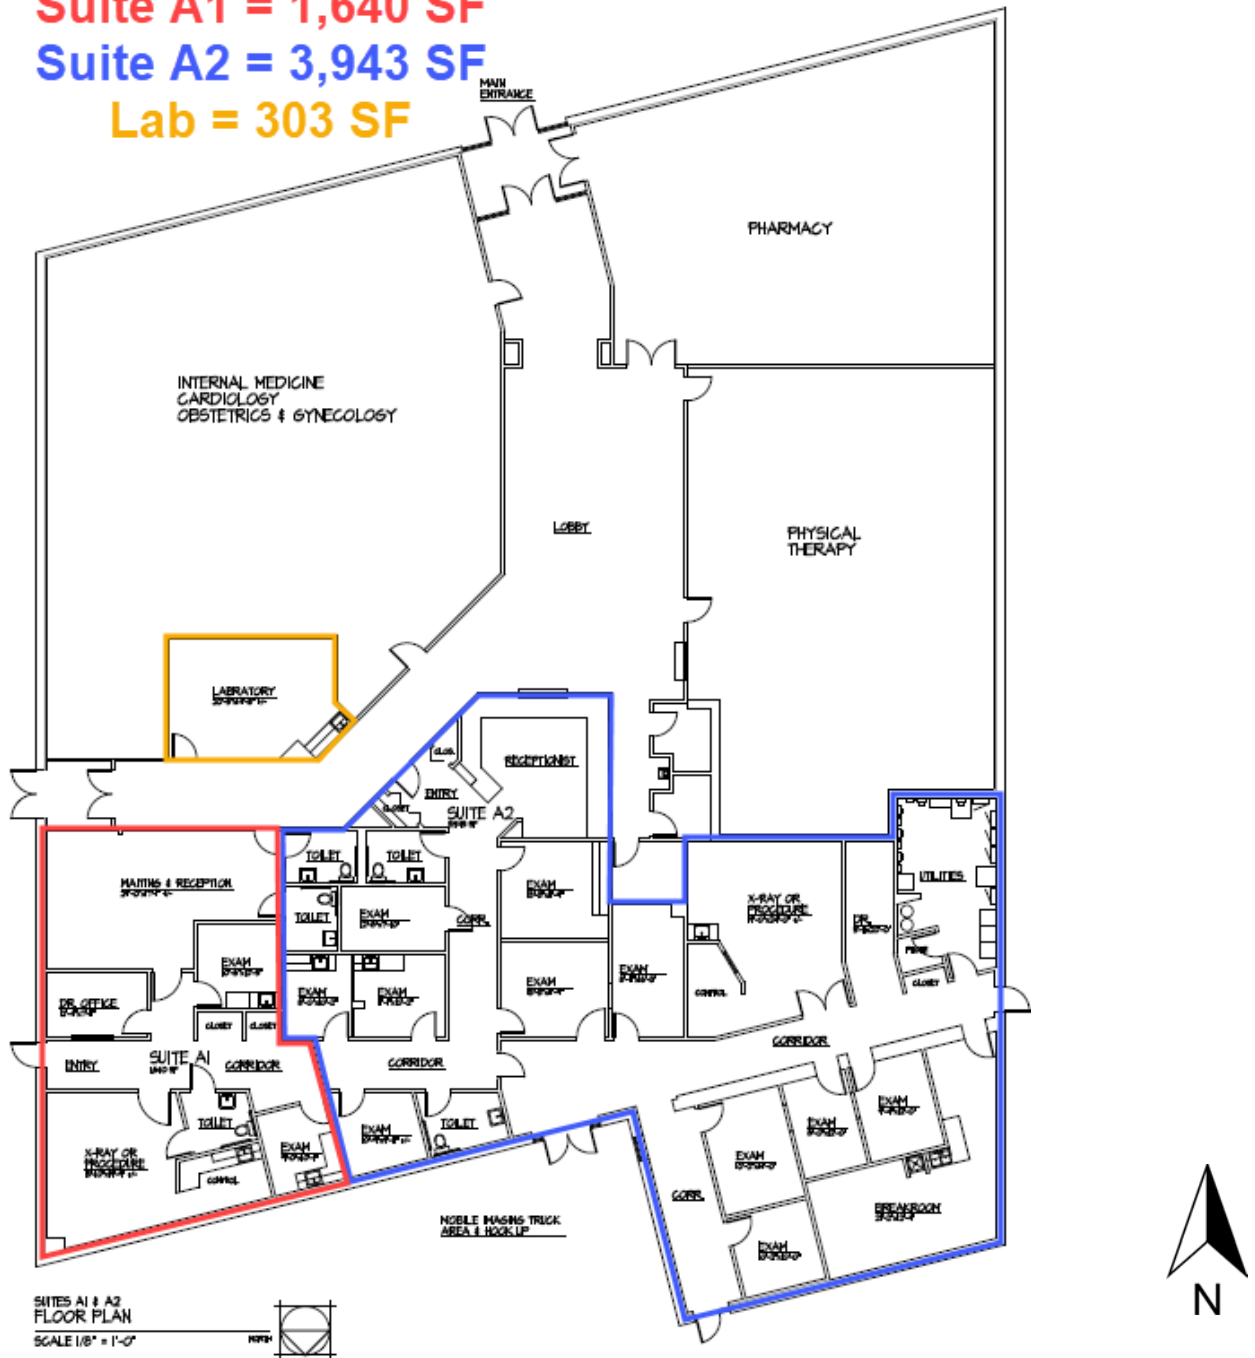

FEATURES

- 303 – 5,885 SF (Easily Divisible)
- 14 possible Exam Rooms
- 4 Private Restrooms
- 2 X-ray Rooms
- Large Break Room
- Spacious Reception Area
- Shared Waiting Room
- Full Mobile Imaging Truck-well Hookup

BUILDING FEATURES

- 35 Parking Spots
- 2 Common Area Restrooms
- High Visibility From Michigan Avenue
- Other tenants in building include:
 - Pharmacy
 - Physical Therapy
 - Internal Medicine/Cardiology/Obstetrics and Gynecology

Medical Space Available

1159 E Michigan Ave, Ypsilanti, MI 48198

FLOOR PLAN – DIVIDED

Suite A1 = 1,640 SF

Suite A2 = 3,943 SF

Lab = 303 SF

AVAILABLE

Medical Space Available

1159 E Michigan Ave, Ypsilanti, MI 48198

FLOOR PLAN – DIVIDED – CLOSE UP

AVAILABLE

Medical Space Available

1159 E Michigan Ave, Ypsilanti, MI 48198

ADDITIONAL BUILDING PHOTOS

AVAILABLE

Medical Space Available