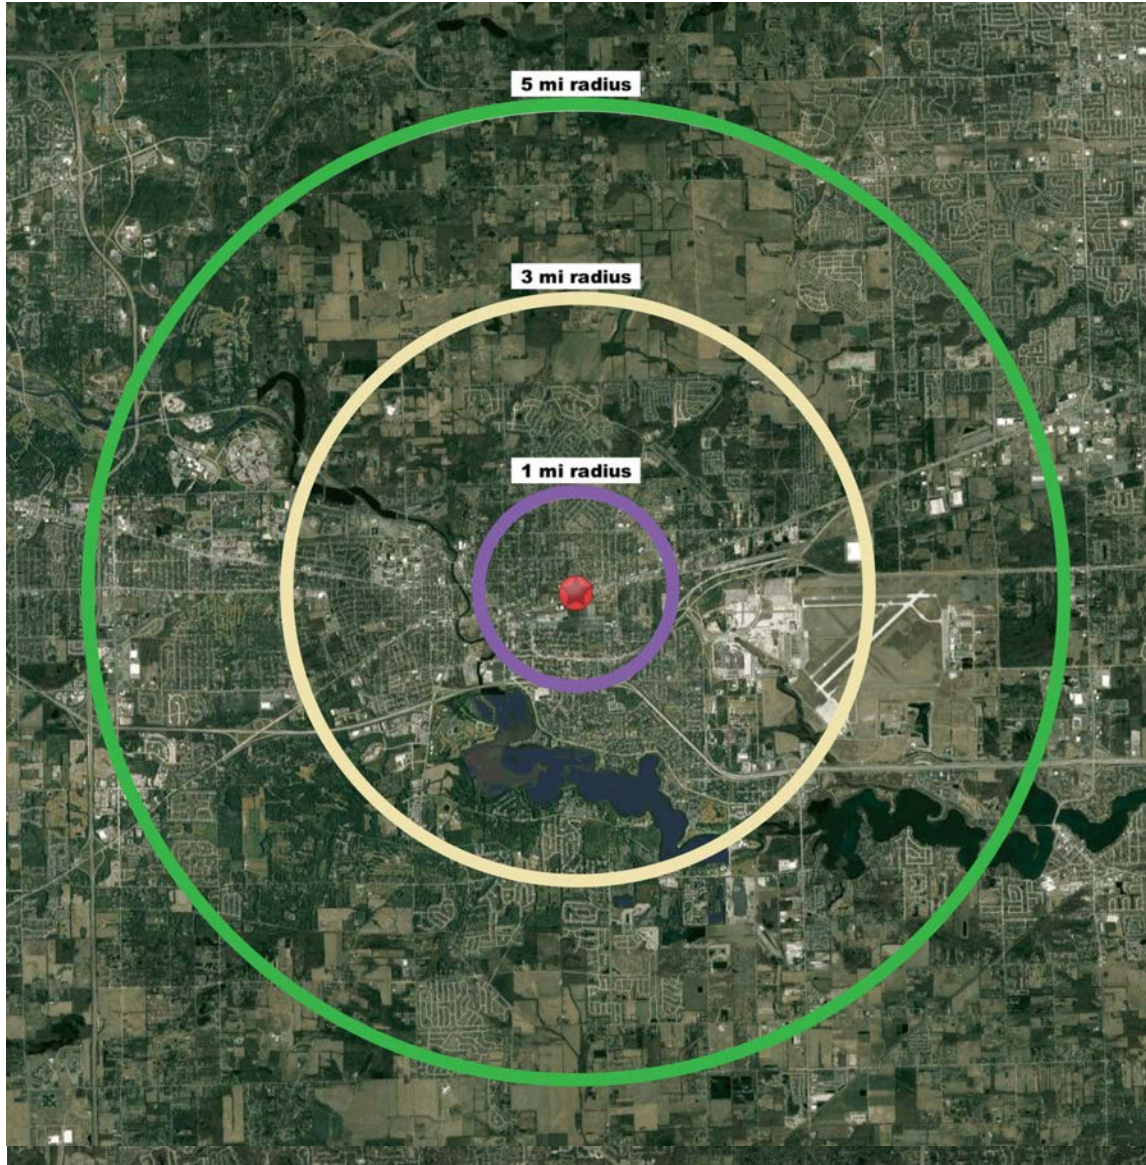

1159 E Michigan Ave, Ypsilanti, MI 48198

DEMOGRAPHICS

Area Demographics	1Mile	3 Mile	5 Mile
Est Population (2021)	10,924	61,935	121,687
Average HH Income	60,550	67,397	79,727
Households	4,677	25,751	50,412
Median Age	36.6	33.7	34.4

Area Demographics	1Mile	3 Mile	5 Mile
Total Businesses	407	1,734	3,276
Daytime Population	3,497	16,260	31,906