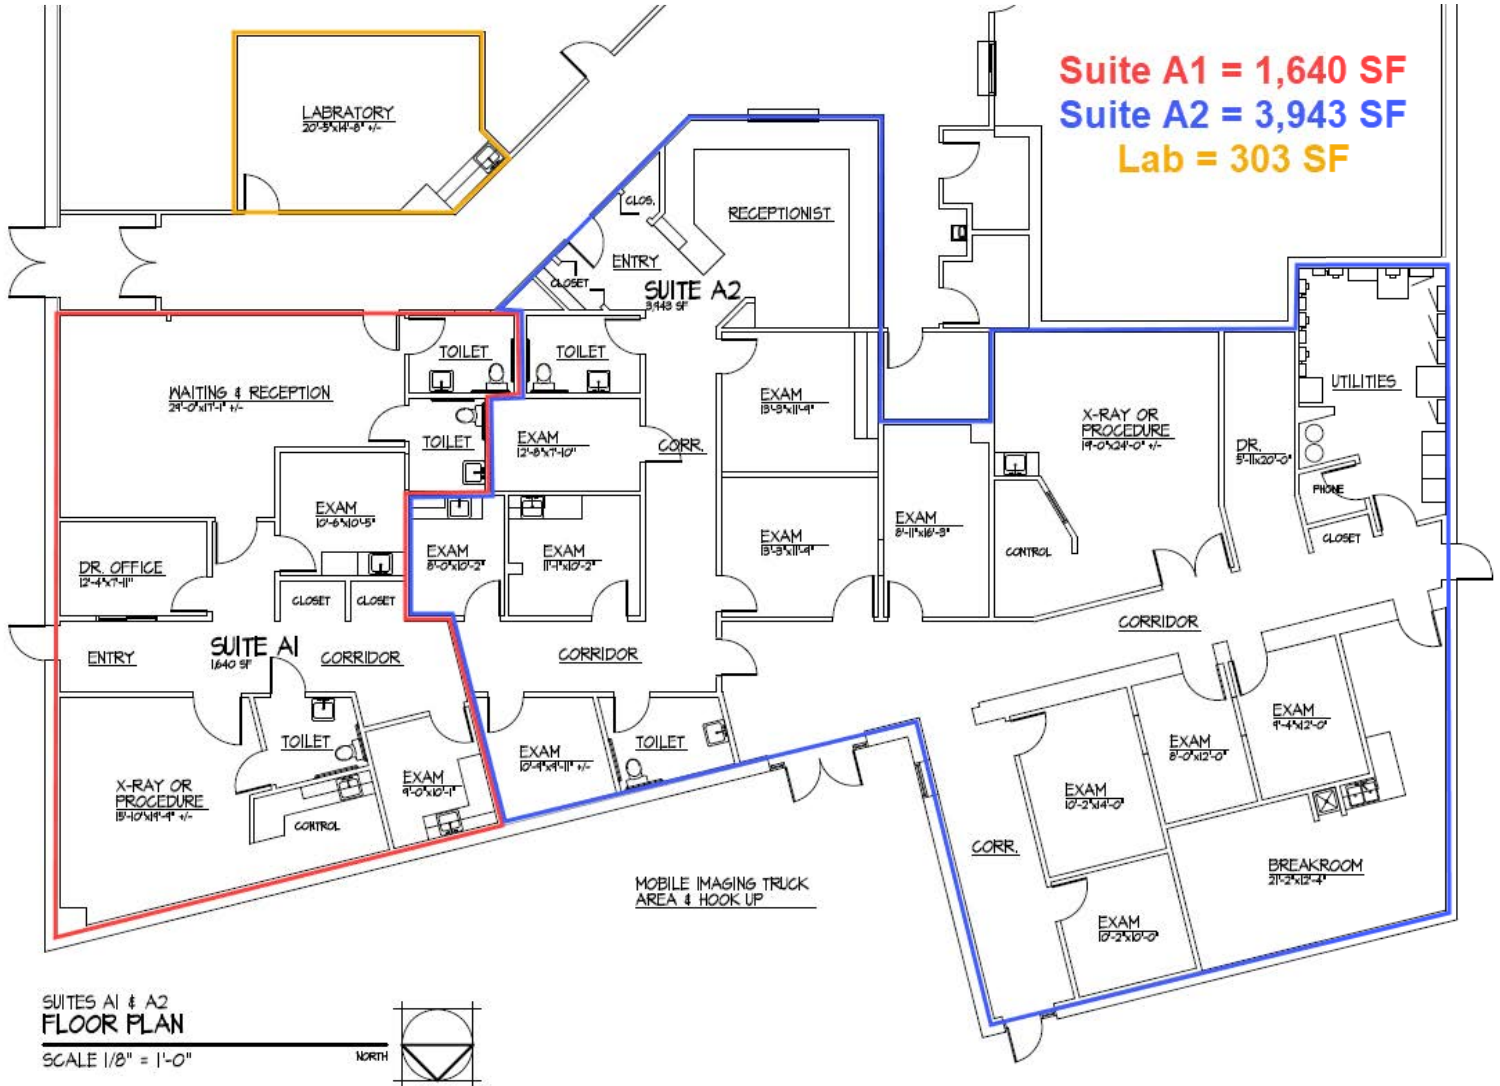

FEATURES

- 303 – 5,885 SF (Easily Divisible)
- 14 possible Exam Rooms
- 4 Private Restrooms
- 2 X-ray Rooms
- Large Break Room
- Spacious Reception Area
- Shared Waiting Room
- Full Mobile Imaging Truck-well Hookup

BUILDING FEATURES

- 35 Parking Spots
- 2 Common Area Restrooms
- High Visibility From Michigan Avenue
- Other tenants in building include:
 - Pharmacy
 - Physical Therapy
 - Internal Medicine/Cardiology/Obstetrics and Gynecology

Medical Space Available

1159 E Michigan Ave, Ypsilanti, MI 48198

FLOOR PLAN – DIVIDED

Suite A1 = 1,640 SF

Suite A2 = 3,943 SF

Lab = 303 SF

AVAILABLE

Medical Space Available

1159 E Michigan Ave, Ypsilanti, MI 48198

FLOOR PLAN – DIVIDED – CLOSE UP

AVAILABLE

Medical Space Available

1159 E Michigan Ave, Ypsilanti, MI 48198

ADDITIONAL BUILDING PHOTOS

AVAILABLE

Medical Space Available