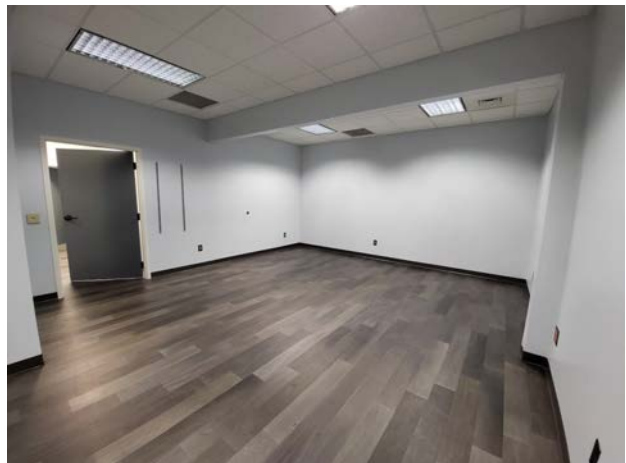

AVAILABLE

Medical Space Available

1159 E Michigan Ave, Ypsilanti, MI 48198

SPACE PHOTOS