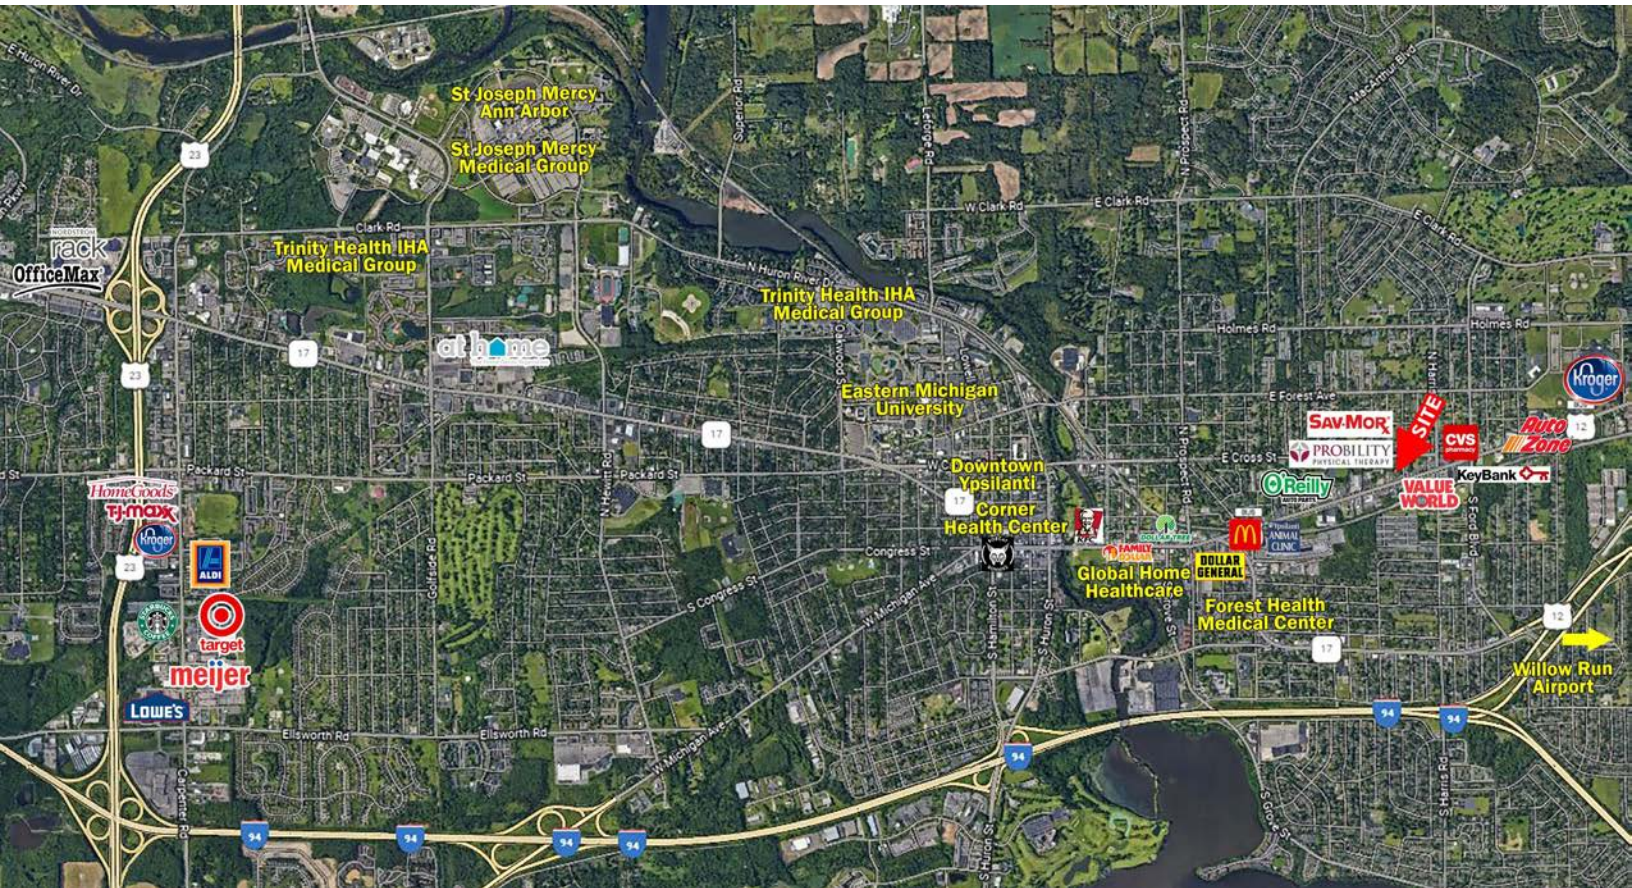

AVAILABLE

Medical Space Available

1159 E Michigan Ave, Ypsilanti, MI 48198

PREMIER MEDICAL SPACE FOR LEASE

SUMMARY

High profile medical building in Ypsilanti's relatively untapped market with 5,885 SF available. Space is easily divisible if smaller space is preferred, and the building has a Mobile Imaging truck area ready for hook-up with a private waiting area and rooms.

BUILDING FEATURES

- 35 Parking Spots
- 2 Common Area Restrooms
- High Visibility From Michigan Avenue
- Other tenants in building include:
 - Pharmacy
 - Physical Therapy
 - Internal Medicine/Cardiology/Obstetrics and Gynecology

AVAILABLE

Medical Space Available

1159 E Michigan Ave, Ypsilanti, MI 48198

HIGH AERIAL

Area Traffic Counts:

Michigan Avenue = 13,525 Average Vehicles / Day

N Ford Boulevard = 9,283 Average Vehicles / Day

AVAILABLE