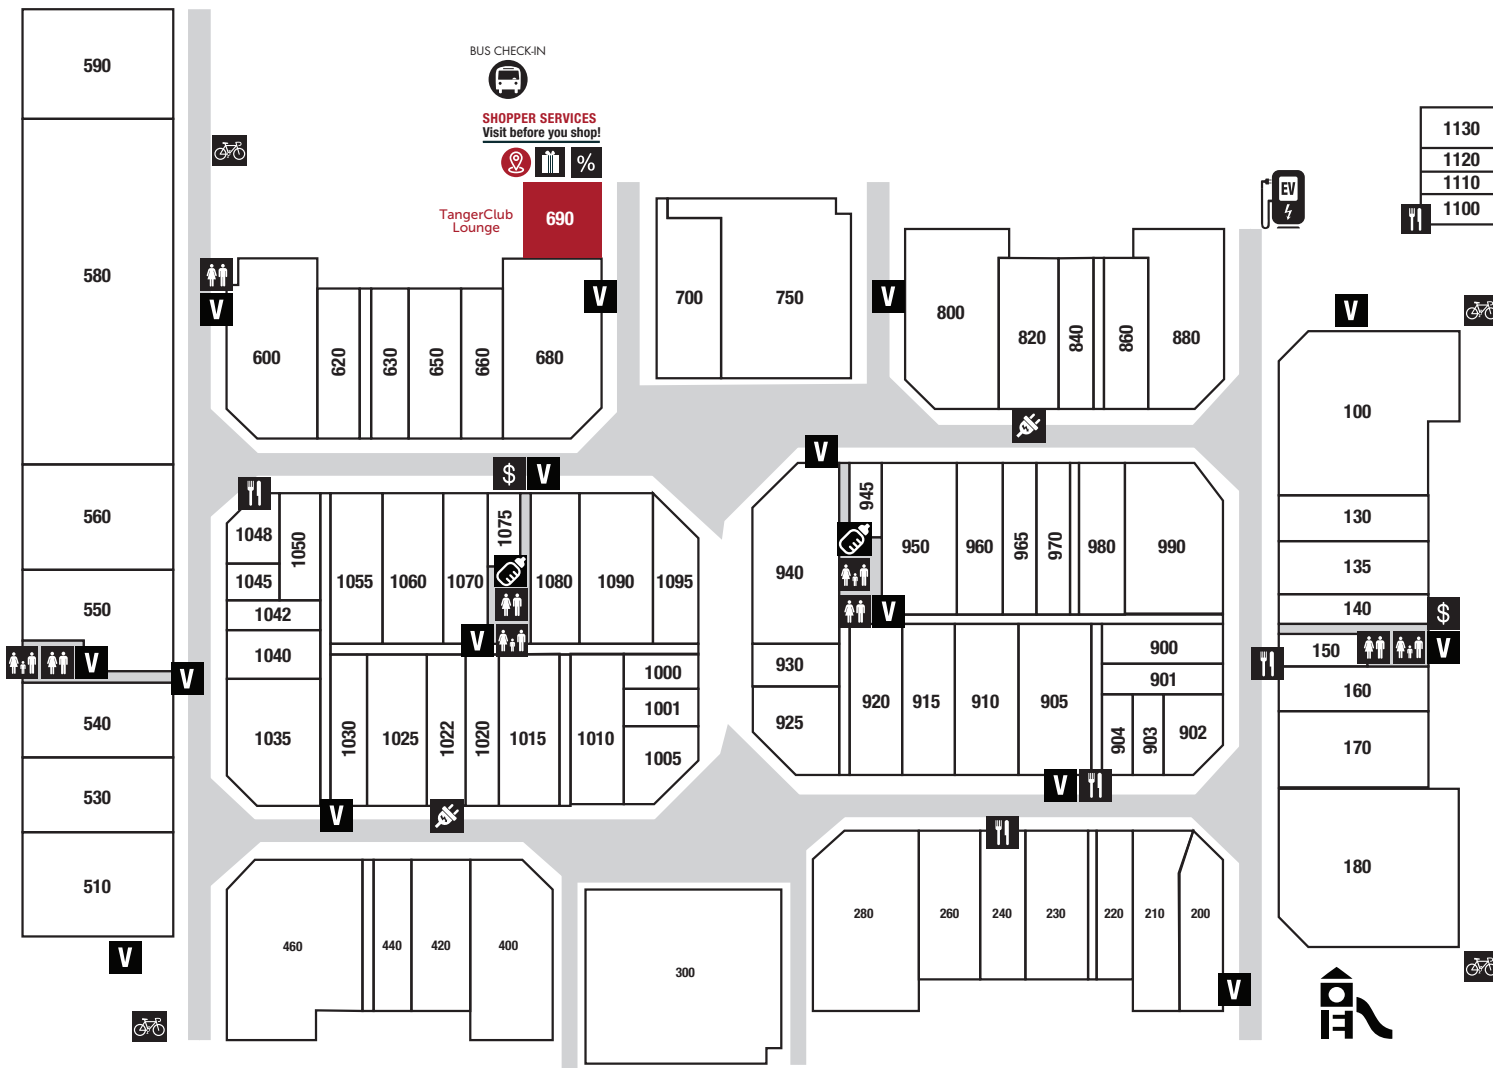

CENTER MAP

SERVICE LEGEND

-  SHOPPER SERVICES
-  COUPON BOOKS
-  PURCHASE GIFT CARDS
-  ATM
-  STROLLER & WHEELCHAIR
-  RESTAURANT/FOOD
-  VENDING MACHINE
-  RESTROOMS
-  MOTHERS ROOM
-  CHARGING STATION
-  ELECTRIC VEHICLE CHARGING STATIONS
-  BUS LOADING ZONE
-  CHILDREN'S PLAY AREA