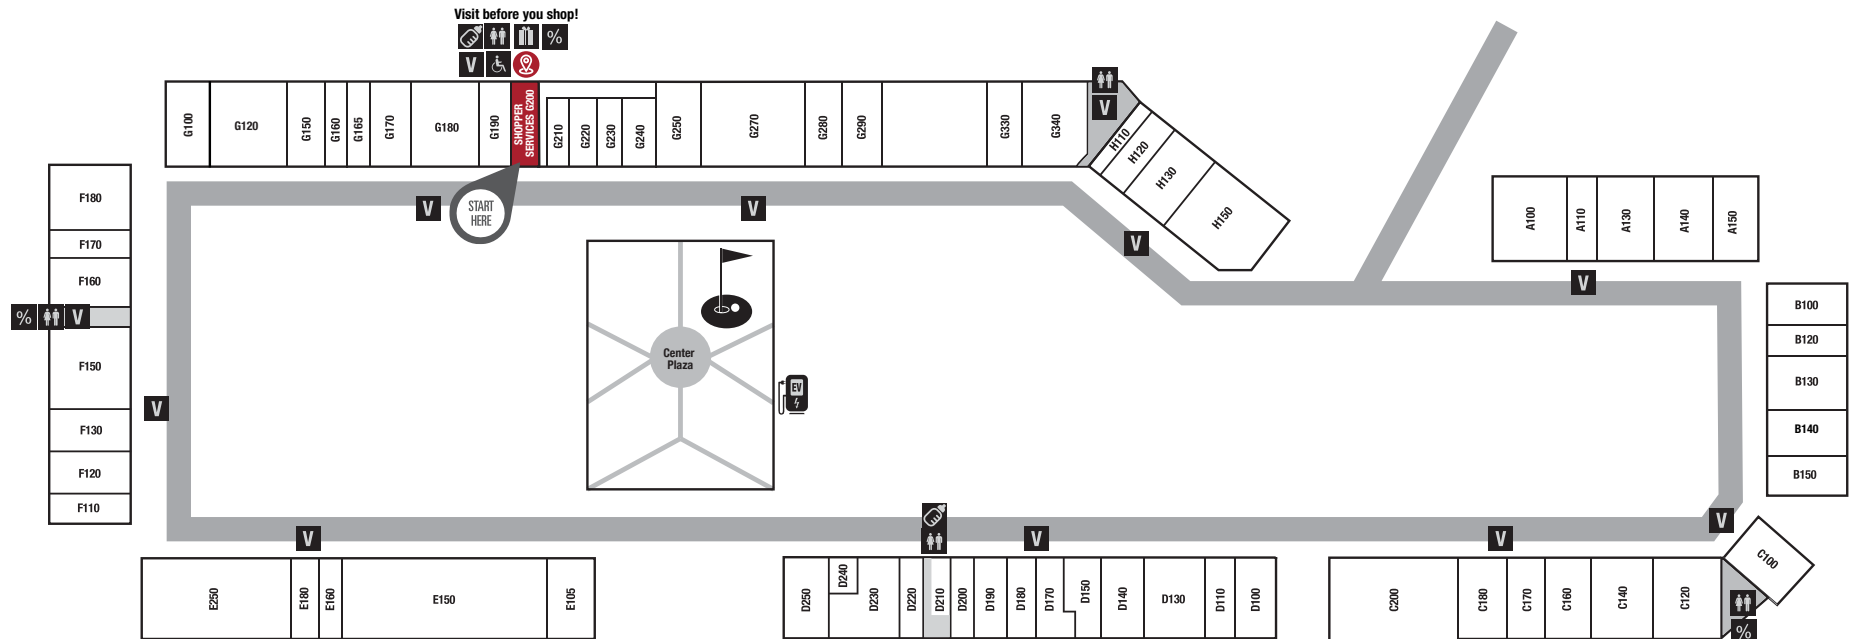

CENTER MAP

SERVICE LEGEND

SHOPPER SERVICES

PURCHASE GIFT CARDS

VENDING MACHINE

MOTHERS ROOM

ELECTRIC VEHICLE CHARGING STATION

FREE WI-FI CENTERWIDE

COUPON BOOKS

STROLLER & WHEELCHAIR

RESTROOMS

BUS CHECK-IN

I- 96